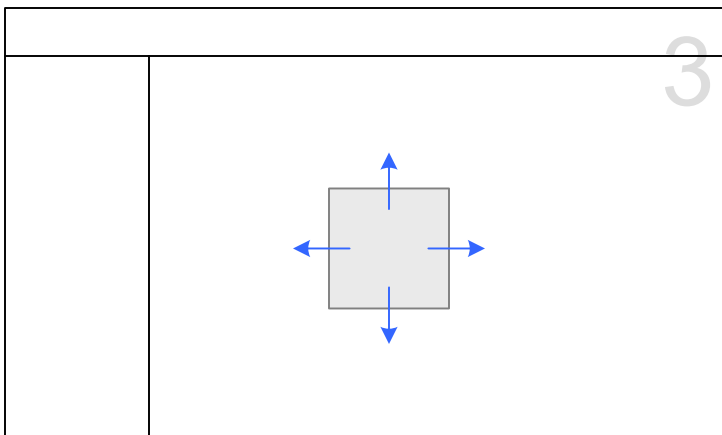

Slide

Drag-n-Drop

Roll / Unfurl

Bounce

Fade In (reverse for Fade Out)

Expand (with and without Slide) (Reverse to Shrink)

Throb / Pulse - Size

Throb / Pulse - Glow

Vibrate / Shake

Rotate

Magnify

Progress Indicators (known end-point)

Loading Spinners (uncertain end-point)