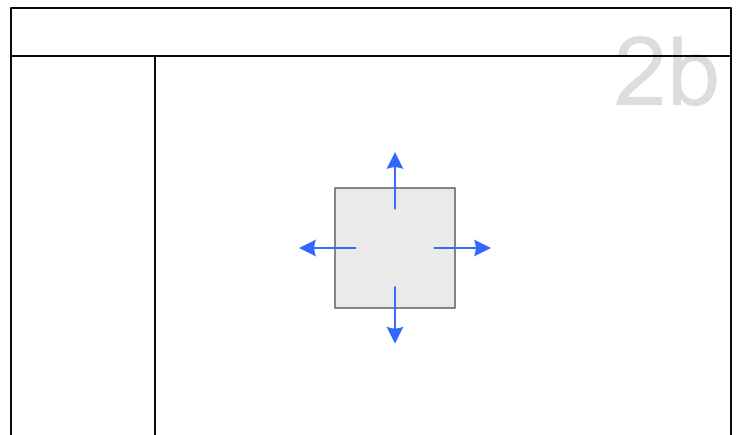

Slide

Drag-n-Drop

Roll / Unfurl

Bounce

Fade In (reverse for Fade Out)

Expand (with and without Slide) (Reverse to Shrink)

Throb / Pulse - Size

Throb / Pulse - Glow

Vibrate / Shake

Rotate

Magnify

Progress Indicators (known end-point)

Loading Spinners (uncertain end-point)