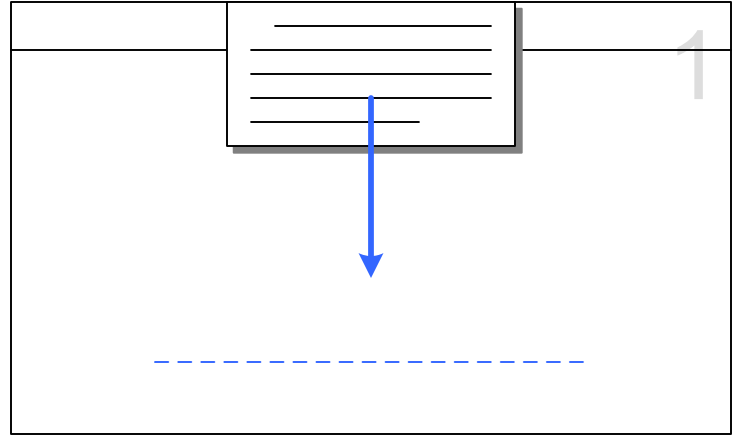

Slide

Drag-n-Drop

Roll / Unfurl

Bounce

Fade In (reverse for Fade Out)

Expand (with and without Slide) (Reverse to Shrink)

Throb / Pulse - Size

Throb / Pulse - Glow

Vibrate / Shake

Rotate

Magnify

Progress Indicators (known end-point)

Loading Spinners (uncertain end-point)