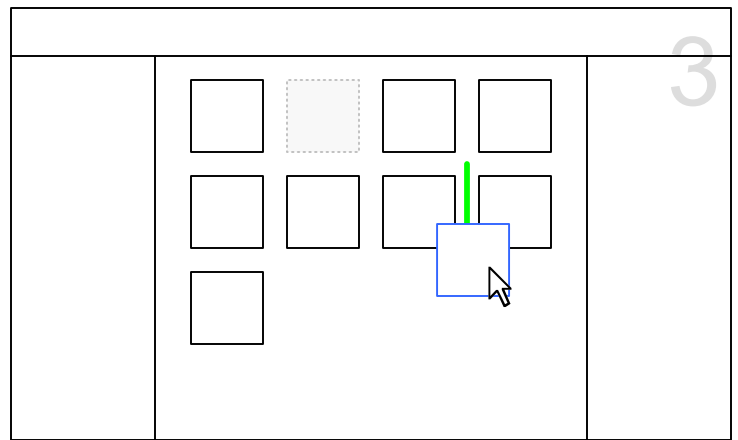

Paginate (Link to Page)

Scroll

Paginate (Anchors by Screen)

Hop-Up

Drawers

Accordion Panes

Collapsible Modules

Tabs

Slide

Drag-n-Drop

Roll / Unfurl

Bounce

Fade In (reverse for Fade Out)

Expand (with and without Slide) (Reverse to Shrink)

Throb / Pulse - Size

Throb / Pulse - Glow

Vibrate / Shake

Rotate

Magnify

Progress Indicators (known end-point)

Loading Spinners (uncertain end-point)