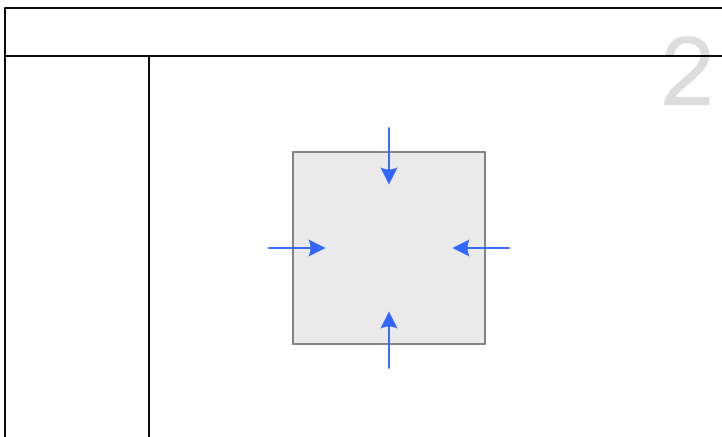

Slide

Drag-n-Drop

Roll / Unfurl

Bounce

Fade In (reverse for Fade Out)

Expand (with and without Slide) (Reverse to Shrink)

Throb / Pulse - Size

Throb / Pulse - Glow

Vibrate / Shake

Rotate

Magnify

Progress Indicators (known end-point)

Loading Spinners (uncertain end-point)