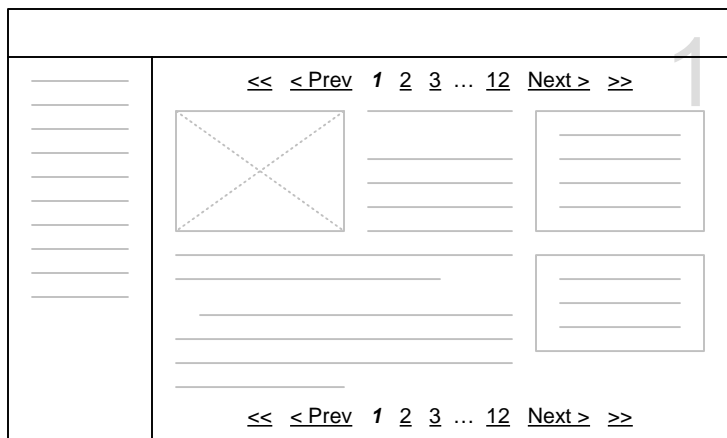

Paginate (Link to Page)

Scroll

Paginate (Anchors by Screen)

Hop-Up

Drawers

Accordion Panes

Collapsible Modules

Tabs

Slide

Drag-n-Drop

Roll / Unfurl

Bounce

Fade In (reverse for Fade Out)

Expand (with and without Slide) (Reverse to Shrink)

Throb / Pulse - Size

Throb / Pulse - Glow