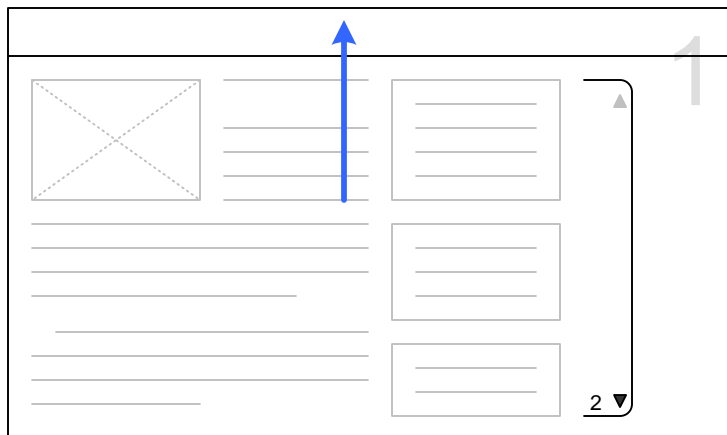

Paginate (Link to Page)

Scroll

Paginate (Anchors by Screen)

Hop-Up

Drawers

Accordion Panes

Collapsible Modules

Tabs

Slide

Drag-n-Drop

Roll / Unfurl

Bounce

Fade In (reverse for Fade Out)

Expand (with and without Slide) (Reverse to Shrink)

Throb / Pulse - Size

Throb / Pulse - Glow

Vibrate / Shake

Rotate

Magnify

Progress Indicators (known end-point)

Loading Spinners (uncertain end-point)