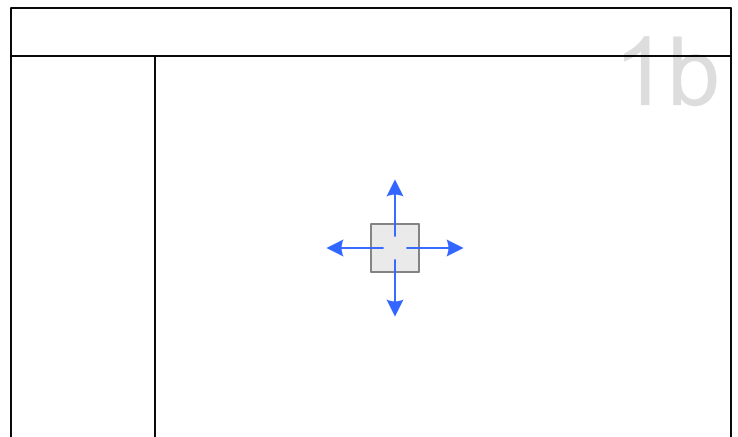

Slide

Drag-n-Drop

Roll / Unfurl

Bounce

Fade In (reverse for Fade Out)

Expand (with and without Slide) (Reverse to Shrink)

Throb / Pulse - Size

Throb / Pulse - Glow

Vibrate / Shake

Rotate

Magnify

Progress Indicators (known end-point)

Loading Spinners (uncertain end-point)