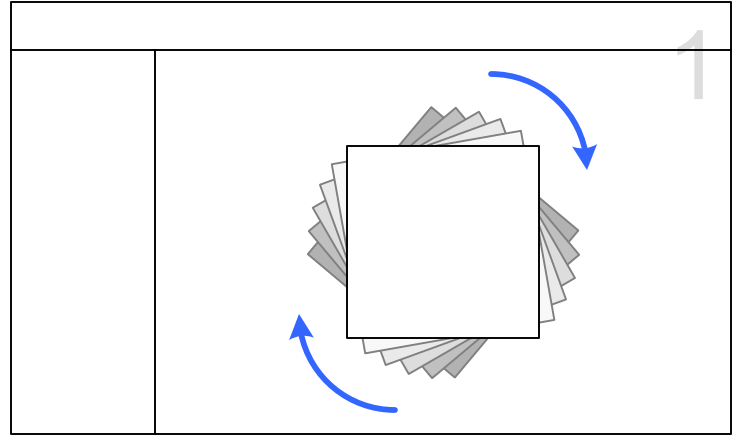

Slide

Drag-n-Drop

Roll / Unfurl

Bounce

Fade In (reverse for Fade Out)

Expand (with and without Slide) (Reverse to Shrink)

Throb / Pulse - Size

Throb / Pulse - Glow

Vibrate / Shake

Rotate

Magnify

Progress Indicators (known end-point)

Loading Spinners (uncertain end-point)