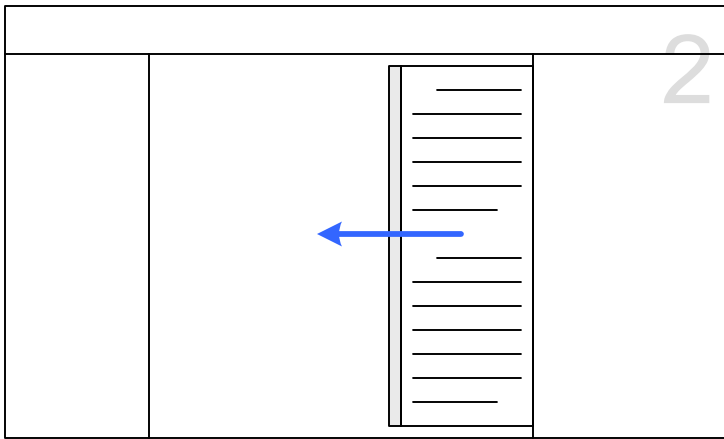

Paginate (Link to Page)

Scroll

Paginate (Anchors by Screen)

Hop-Up

Drawers

Accordion Panes

Collapsible Modules

Tabs

Slide

Drag-n-Drop

Roll / Unfurl

Bounce

Fade In (reverse for Fade Out)

Expand (with and without Slide) (Reverse to Shrink)

Throb / Pulse - Size

Throb / Pulse - Glow